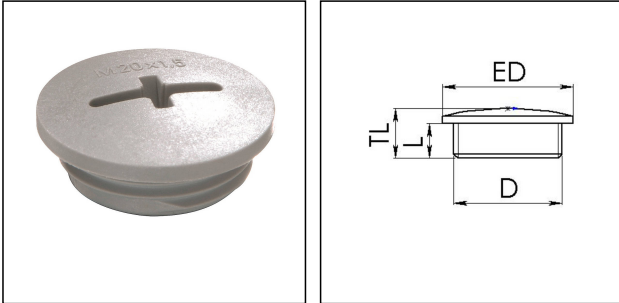

## EVSG 25

Stop end, polyamide

Product illustrations are exemplary and may differ from the chosen product. Further variants and individual customization, we will gladly provide you on request.

<b>Material</b>	Polyamide, fibre reinforced
<b>Temp. range min</b>	-40 °C
<b>Temp. range max</b>	100 °C
<b>Protection class</b>	IP56
<b>Thread type</b>	M
<b>Ø Connection thread D</b>	25
<b>Lead</b>	1,5
<b>Length screw-in thread L</b>	8 mm
<b>External diameter ED</b>	30 mm
<b>Total length TL</b>	11,5 mm
<b>Product Color</b>	RAL 7001
<b>Order no. RAL 7001</b>	10062517
<b>Type</b>	EVSG 25
<b>Packing unit</b>	100
<b>ETIM-Classification</b>	EC000032