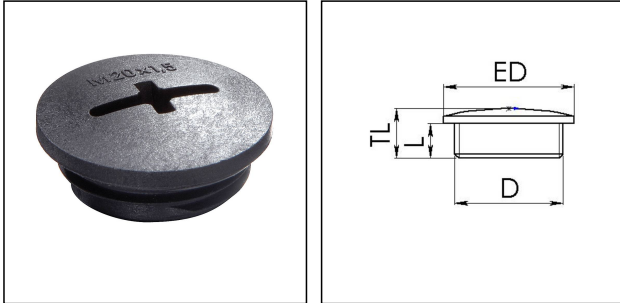

EVSG 25

Stop end, polyamide

Product illustrations are exemplary and may differ from the chosen product. Further variants and individual customization, we will gladly provide you on request.

Material	Polyamide, fibre reinforced
Temp. range min	-40 °C
Temp. range max	100 °C
Protection class	IP56
Thread type	M
Ø Connection thread D	25
Lead	1,5
Length screw-in thread L	8 mm
External diameter ED	30 mm
Total length TL	11,5 mm
Product Color	RAL 9005
Order no. RAL 9005	10061833
Type	EVSG 25
Packing unit	100
ETIM-Classification	EC000032