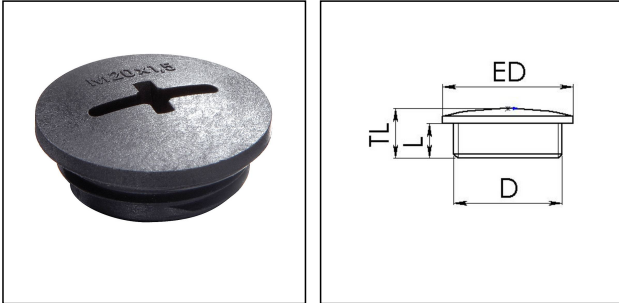

EVSG 12

Stop end, polyamide

Product illustrations are exemplary and may differ from the chosen product. Further variants and individual customization, we will gladly provide you on request.

Material	Polyamide, fibre reinforced
Temp. range min	-40 °C
Temp. range max	100 °C
Protection class	IP56
Thread type	M
Ø Connection thread D	12
Lead	1,5
Length screw-in thread L	6 mm
External diameter ED	15 mm
Total length TL	8 mm
Product Color	RAL 9005
Order no. RAL 9005	10061830
Type	EVSG 12
Packing unit	100
ETIM-Classification	EC000032