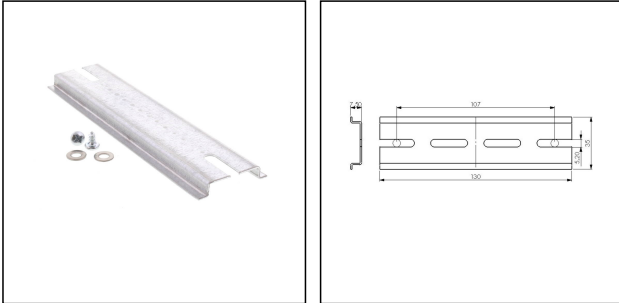

DIN Rail Kit - COMBI 1010

DIN Rail Kit

Product illustrations are exemplary and may differ from the chosen product. Further variants and individual customization, we will gladly provide you on request.

Type	DIN Rail Kit - COMBI 1010
WISKA-Order no.	10060363
Packing unit	1
Material	Steel