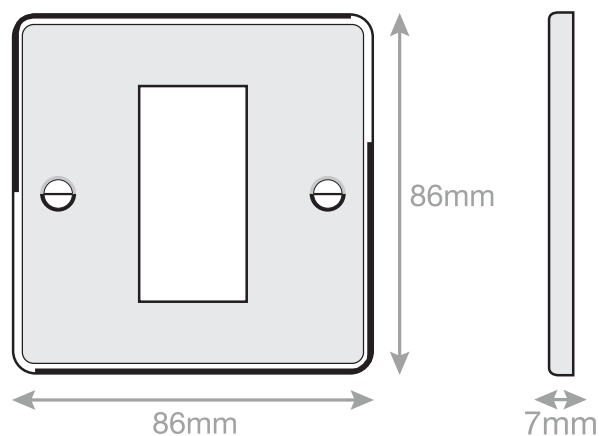

Data Sheet : SUN-1

Code	SUN-1
Description	1 Aperture Modular plate for use with Euro Media / Data Modules
Size	86mm x 86mm x 7mm
Range	Selectric Euro Media / Data Plates & Modules -Selectric Smooth
Colour	White
Included	M3.5 fixing screws
Material	Urea
Weight	0.48kg
Inner Carton Quantity	20
Inner Carton Weight	9.6kg
Guarantee	30 years
Barcode	5025117995310
Commodity Code	85369085
Standards	BS 5733
Notes	<ul style="list-style-type: none"> • Modular plate for use with Euro Media / Data Modules • To fit (1 x single module) • Single module dimensions – 25 x 50mm • Minimum back box depth required: 16mm