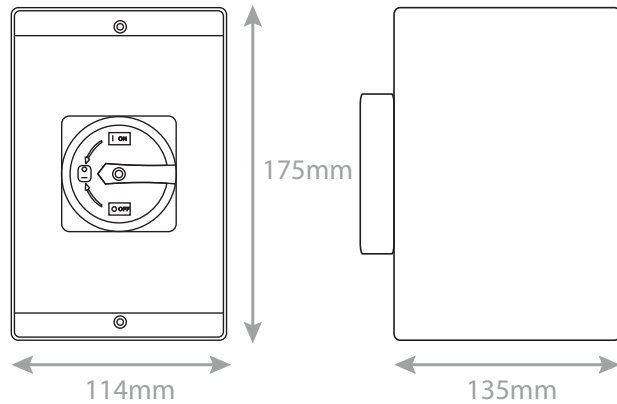

Data Sheet : SSRI-63A

Code	SSRI-63A
Description	IP65 Rated 63 Amp / 30kW Weatherproof Rotary Isolator Switch - 4 Pole - 415V - Grey
Size	114mm (W) x 175mm (H) x 135mm (D)
Range	Selectric Seal - IP65 to IP68 Rated Accessories
Colour	Grey, yellow & red
Knockouts?	2 top + 2 bottom knock-out (20mm or 25mm) + 2 x rear knock-outs - 20mm
Wall Mountable?	Yes
Lockable?	Lockable in OFF position
Amps / kW	63 Amp - 30kW
IP Rating	IP65
Included	Instructions
Weight	0.77kg
Inner Carton Quantity	1
Barcode	5025117987193
Standards	BS EN 60947-3
Notes	<ul style="list-style-type: none"> • On load switch disconnectors • Surface mounting with polycarbonate housing • The impact resistant base and cover will survive the hardest knocks in almost any installation • The two sections are sealed with a weather seal gasket • Heavy duty & weatherproof, for indoor or outdoor use • IP65 – Protected against dust that may harm equipment. Protected against water spray from all directions