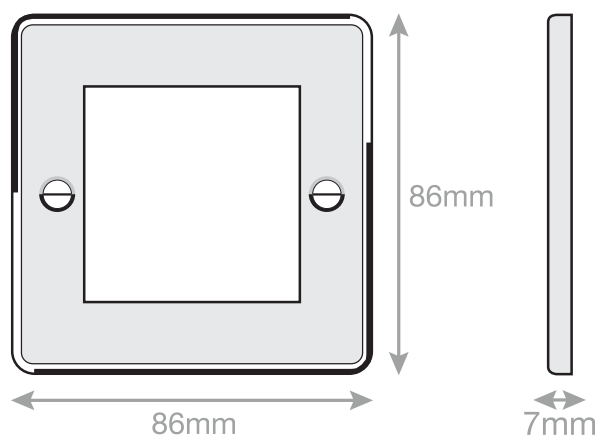

## SSL-BR-7

<b>Code</b>	SSL-BR-7
<b>Description</b>	2 Aperture Brush Plate – (White with Black Brush)
<b>Size</b>	86mm x 86mm x 7mm
<b>Range</b>	Selectric Euro Media / Data Plates & Modules -Selectric Smooth
<b>Colour</b>	White
<b>Material</b>	Urea
<b>Included</b>	M3.5 fixing screws
<b>Weight</b>	0.073kg
<b>Inner Carton Quantity</b>	20
<b>Inner Carton Weight</b>	1.46kg
<b>Guarantee</b>	30 year
<b>Barcode</b>	5025117004951
<b>Commodity Code</b>	85369085
<b>Standards</b>	BS 5733
<b>Notes</b>	<ul style="list-style-type: none"> <li>• Data and media interchangeable plates and modules have the ability to suit virtually any application and are ideal for quick and efficient installation</li> <li>• Minimum back box depth required: 25mm</li> </ul>