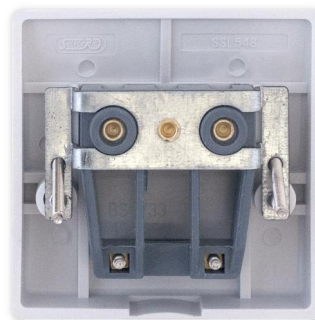

# SSL548

Electrical & Lighting Products

<b>Code</b>	SSL548
<b>Description</b>	45 Amp Cable Outlet with Optional Cable Entry & Cable Clamp
<b>Size</b>	86mm x 86mm x 20mm depth
<b>Range</b>	Selectric Smooth
<b>Colour</b>	White
<b>Material</b>	Bakelite
<b>Included</b>	M3.5 fixing screws & white blanking caps
<b>Weight</b>	0.16kg
<b>Inner Carton Quantity</b>	10
<b>Inner Carton Weight</b>	1.6kg
<b>Guarantee</b>	30 years
<b>Barcode</b>	5025117986486
<b>Commodity Code</b>	85369085
<b>Standards</b>	BS 5733
<b>Notes</b>	<ul style="list-style-type: none"><li>• Modular and Euro Media products available within the range</li><li>• Minimum back box size required: 32mm depth</li></ul>