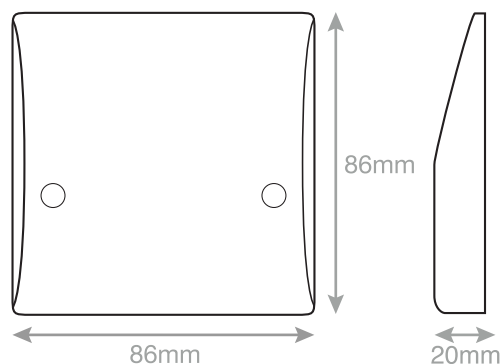

# SSL548

Electrical & Lighting Products

<b>Code</b>	SSL548
<b>Description</b>	45 Amp Cable Outlet with Optional Cable Entry & Cable Clamp
<b>Size</b>	86mm x 86mm x 20mm depth
<b>Range</b>	Selectric Smooth
<b>Colour</b>	White
<b>Material</b>	Bakelite
<b>Included</b>	M3.5 fixing screws & white blanking caps
<b>Weight</b>	0.16kg
<b>Inner Carton Quantity</b>	10
<b>Inner Carton Weight</b>	1.6kg
<b>Guarantee</b>	30 years
<b>Barcode</b>	5025117986486
<b>Commodity Code</b>	85369085
<b>Standards</b>	BS 5733
<b>Notes</b>	<ul style="list-style-type: none"><li>• Modular and Euro Media products available within the range</li><li>• Minimum back box size required: 32mm depth</li></ul>