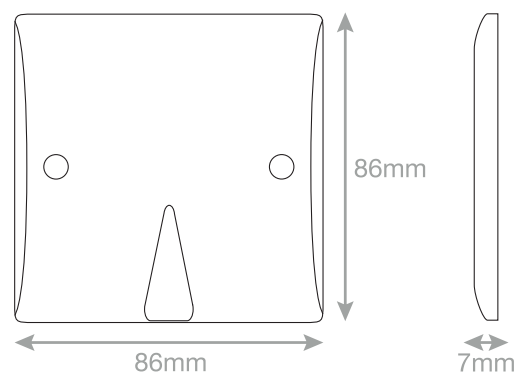

Data Sheet : SSL546

Code	SSL546
Description	20 Amp Cable Outlet with optional centre and optional bottom cable entry
Size	86mm x 86mm x 7mm depth
Range	Selectric Smooth
Colour	White
Material	Bakelite
Included	M3.5 fixing screws & white blanking caps
Weight	0.06kg
Inner Carton Quantity	10
Inner Carton Weight	0.6kg
Guarantee	30 years
Barcode	5025117986462
Commodity Code	85369085
Standards	BS 5733
Notes	<ul style="list-style-type: none">• Modular and Euro Media products available within the range• Minimum back box size required: 25mm depth