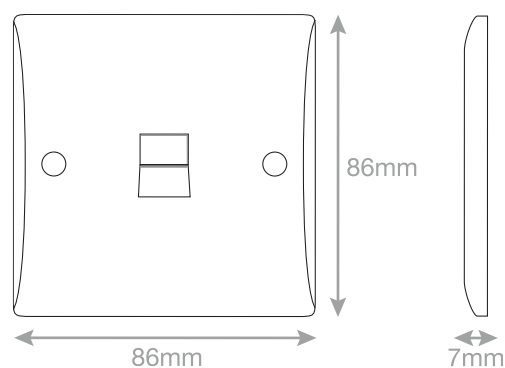

Data Sheet : SSL541

Code	SSL541
Description	1 Gang BT (Secondary) Communication / Data Socket
Size	86mm x 86mm x 7mm depth
Range	Selectric Smooth
Colour	White
Material	Bakelite
Included	M3.5 fixing screws & white blanking caps
Weight	0.06kg
Inner Carton Quantity	10
Inner Carton Weight	0.6kg
Guarantee	30 years
Barcode	5025117986417
Commodity Code	85369085
Standards	BS 6312-2-2 & BS EN 50173-1
Notes	<ul style="list-style-type: none">• Designed for domestic installations to increase the number of telephone sockets - Master• Modular and Euro Media products available within the range• Minimum back box size required: 25mm depth