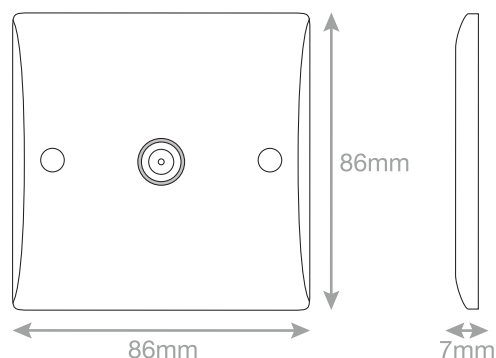

# Data Sheet : SSL537

Electrical & Lighting Products

<b>Code</b>	SSL537
<b>Description</b>	1 Gang F-Type Satellite Socket
<b>Size</b>	86mm x 86mm x 7mm depth
<b>Range</b>	Selectric Smooth
<b>Colour</b>	White
<b>Material</b>	Bakelite
<b>Included</b>	M3.5 fixing screws & white blanking caps
<b>Weight</b>	0.08kg
<b>Inner Carton Quantity</b>	10
<b>Inner Carton Weight</b>	0.8kg
<b>Guarantee</b>	30 years
<b>Barcode</b>	5025117986370
<b>Commodity Code</b>	85369085
<b>Standards</b>	BS 3041-7
<b>Notes</b>	<ul style="list-style-type: none"> <li>• Suitable for use with – VHF/UHF &amp; Cable TV signals</li> <li>• Modular and Euro Media products available within the range</li> <li>• Minimum back box size required: 25mm depth</li> </ul>