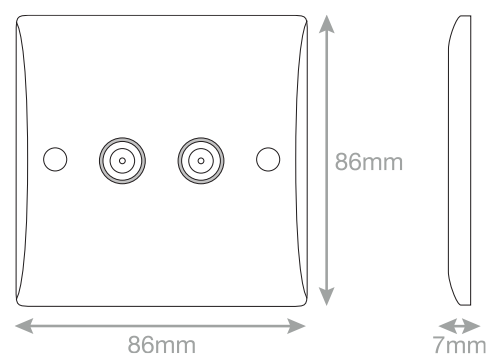

# Data Sheet : SSL534

<b>Code</b>	SSL534
<b>Description</b>	2 Gang F-Type Satellite Socket
<b>Size</b>	86mm x 86mm x 7mm depth
<b>Range</b>	Selectric Smooth
<b>Colour</b>	White
<b>Material</b>	Bakelite
<b>Included</b>	M3.5 fixing screws & white blanking caps
<b>Weight</b>	0.1kg
<b>Inner Carton Quantity</b>	10
<b>Inner Carton Weight</b>	1kg
<b>Guarantee</b>	30 years
<b>Barcode</b>	5025117986349
<b>Commodity Code</b>	85369085
<b>Standards</b>	BS 3041-7
<b>Notes</b>	<ul style="list-style-type: none"><li>• Suitable for use with – VHF/UHF &amp; Cable TV signals</li><li>• Modular and Euro Media products available within the range</li><li>• Minimum back box size required: 25mm depth</li></ul>