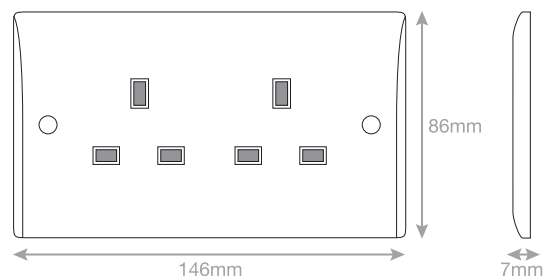

# Data Sheet : SSL520

<b>Code</b>	SSL520
<b>Description</b>	13 Amp Socket Outlets + 2 Earth Terminals - Unswitched
<b>Size</b>	146mm x 86mm x 7mm depth
<b>Range</b>	Selectric Smooth
<b>Colour</b>	White
<b>Material</b>	Bakelite
<b>Included</b>	M3.5 fixing screws & white blanking caps
<b>Weight</b>	0.19kg
<b>Inner Carton Quantity</b>	10
<b>Inner Carton Weight</b>	1.9kg
<b>Guarantee</b>	30 years
<b>Barcode</b>	5025117986202
<b>Commodity Code</b>	85369085
<b>Standards</b>	BS 1363-2
<b>Notes</b>	<ul style="list-style-type: none"><li>• Power socket for standard UK 3 pin plug</li><li>• 2 Earth terminals for safe installation</li><li>• Modular and Euro Media products available within the range</li><li>• Minimum back box size required: 25mm depth</li></ul>