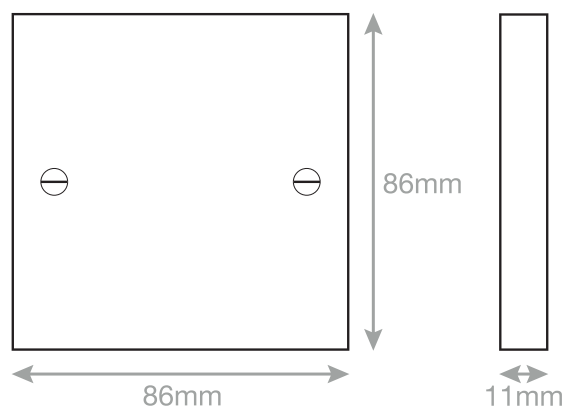

## LG960

<b>Code</b>	LG960
<b>Description</b>	20 Amp Cable Outlet / Connector with Centre and Side Entry
<b>Size</b>	86mm x 86mm x 11mm depth
<b>Range</b>	Selectric Square
<b>Colour</b>	White
<b>Material</b>	Bakelite
<b>Included</b>	M3.5 fixing screws
<b>Weight</b>	0.1kg
<b>Inner Carton Quantity</b>	10
<b>Inner Carton Weight</b>	1kg
<b>Guarantee</b>	25 years
<b>Barcode</b>	5025117009604
<b>Commodity Code</b>	85369085
<b>Standards</b>	BS 5733
<b>Notes</b>	<ul style="list-style-type: none"><li>• Modular and Euro Media products available within the range</li><li>• Minimum back box size required: 25mm depth</li></ul>