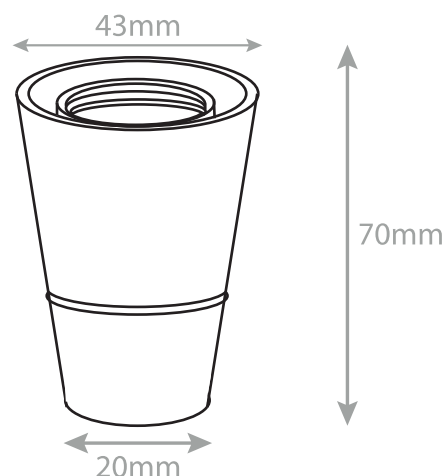

Data Sheet : LG9490

E27 Bulb Required

Code	LG9490
Description	T2 Pendant Lampholder with Short Skirt - E27 Fitting - White
External Dimensions	70 x 43 x 20mm
Max Bulb	100 Watt
Bulb Type	E27 bulb fitting
Range	Selectric Square
Colour	White
Material	Thermoplastic
Included	Instructions
Weight	0.049kg
Inner Carton Quantity	10
Inner Carton Weight	0.49kg
Barcode	5025117988176
Commodity Code	85369085
Standards	BS EN 60238
Notes	<ul style="list-style-type: none">• For use with wired ceiling roses• Metal screw entry for secure bulb fitting