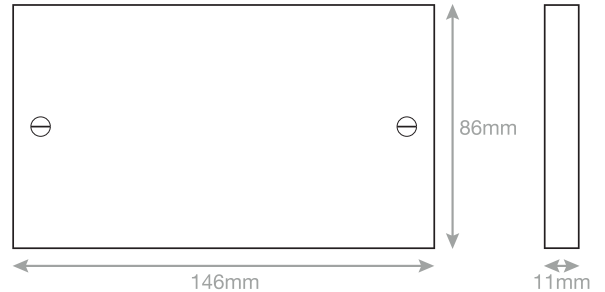

Data Sheet :

LG9112

Code	LG9112
Description	2 Gang Blanking Plate
Size	146mm x 86mm x 11mm depth
Range	Selectric Square
Colour	White
Material	Bakelite
Included	M3.5 fixing screws
Weight	0.2kg
Inner Carton Quantity	10
Inner Carton Weight	2kg
Guarantee	25 years
Barcode	5025117091128
Commodity Code	85369085
Standards	BS 5733
Notes	<ul style="list-style-type: none">• Provides an easy solution for electrical outlets that are no longer in use• Modular and Euro Media products available within the range