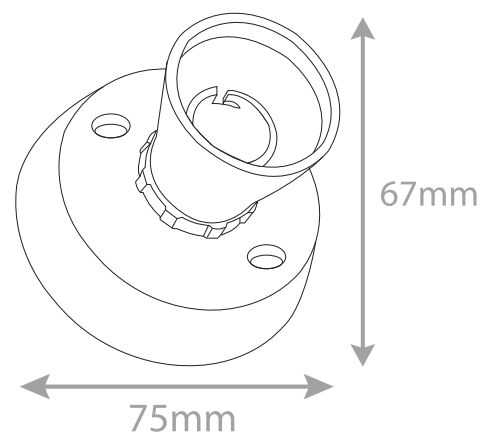

## LG8332/2

Bayonet Bulb Required

<b>Code</b>	LG8332/2
<b>Description</b>	T2 Batten Lampholder - Bayonet Fitting - White
<b>Size</b>	75 x 67mm depth
<b>Fixing Hole Distance</b>	50mm
<b>Max Bulb</b>	100 Watt
<b>Bulb Type</b>	T2 Rated Bayonet fitting
<b>Range</b>	Selectric Square
<b>Colour</b>	White
<b>Material</b>	Thermoplastic
<b>Included</b>	Instructions
<b>Weight</b>	0.68kg
<b>Inner Carton Quantity</b>	20
<b>Inner Carton Weight</b>	13.6kg
<b>Barcode</b>	5025117005101
<b>Commodity Code</b>	85369085
<b>Standards</b>	BS EN 61184
<b>Notes</b>	<ul style="list-style-type: none"><li>• Can be fitted to walls or ceilings</li></ul>