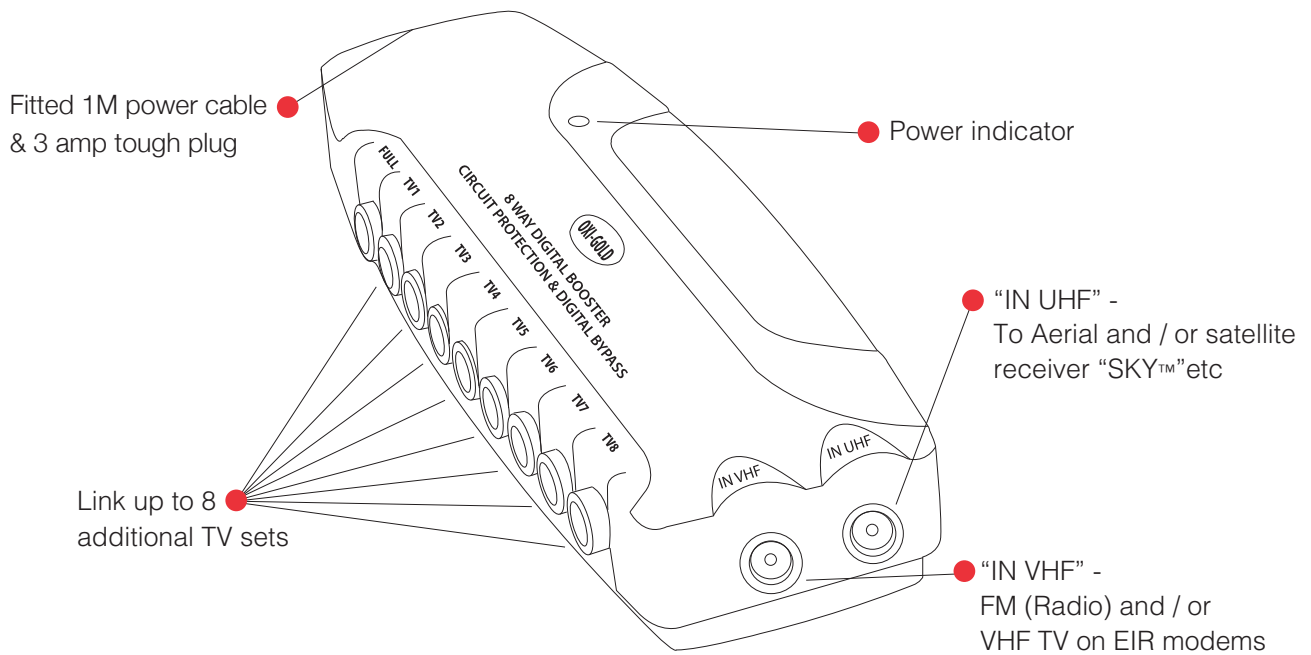

Data Sheet

LG305

- 8 Way Booster Box with Digital Bypass & Circuit Protection
- Designed to ensure the transfer of superior quality digital signals between all your home entertainment systems
- Booster has a built-in short circuit protection on each individual output
- With integrated by-pass, designed to allow the user to control SKY™ digital receivers from a second TV without additional equipment apart from a Link device and a SKY™ or compatible universal remote control
- For indoor use only

Code	LG305
Description	8 Way Booster Box with Digital Bypass & Circuit Protection
Size	273mm (W) x 89mm (H) x 48mm (D)
Range	Selectric OXi-GOLD - Audio, Visual & Digital Accessories
Colour	Black
Material	Fire Retardant ABS Body (Acrylonitrile Butadiene Styrene)
Included	Instructions & fixing kit
Weight	0.687kg
Inner Carton Quantity	1
Inner Carton Weight	0.757kg
Barcode	5025117986813
Commodity Code	852910
Standards	BS 3041-7, EN 55013, EN 55020 & EN 61000-3
Notes	<ul style="list-style-type: none"> • Link up to 8 additional TV sets • Complete with fitted 1M power cable & 3 amp tough plug • For indoor use only and should be used in accordance with the instructions provided • CE Marked

Frequency	VHF 47-230MHz - UHF 470-860MHz - FM 88-108MHz
Gain - Full Output	15dB
Gain - Per Port	12-15dB
Noise	< =3.5dB
Isolation Loss	23dB
Impedence	75Ω
Voltage	220-240V
Line Power	12V 25mA
Hertz	50Hz
Rated Power	3.5 Watt
Wall / Surface Mounting?	Yes - Mounting Holes: 124mm apart
Suspended Mounting?	No
Ceiling Mounting?	No
Built-in Mounting?	No