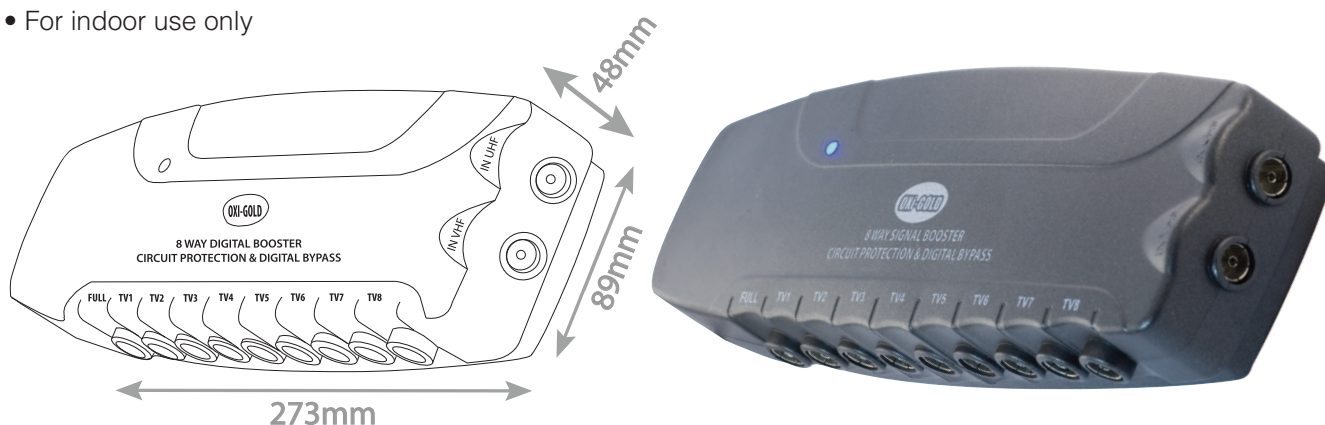

Data Sheet

LG305

- 8 Way Booster Box with Digital Bypass & Circuit Protection
- Designed to ensure the transfer of superior quality digital signals between all your home entertainment systems
- Booster has a built-in short circuit protection on each individual output
- With integrated by-pass, designed to allow the user to control SKY™ digital receivers from a second TV without additional equipment apart from a Link device and a SKY™ or compatible universal remote control
- For indoor use only

Code	LG305
Description	8 Way Booster Box with Digital Bypass & Circuit Protection
Size	273mm (W) x 89mm (H) x 48mm (D)
Range	Selectric OXi-GOLD - Audio, Visual & Digital Accessories
Colour	Black
Material	Fire Retardant ABS Body (Acrylonitrile Butadiene Styrene)
Included	Instructions & fixing kit
Weight	0.687kg
Inner Carton Quantity	1
Inner Carton Weight	0.757kg
Barcode	5025117986813
Commodity Code	852910
Standards	BS 3041-7, EN 55013, EN 55020 & EN 61000-3
Notes	<ul style="list-style-type: none"> • Link up to 8 additional TV sets • Complete with fitted 1M power cable & 3 amp tough plug • For indoor use only and should be used in accordance with the instructions provided • CE Marked

Frequency	VHF 47-230MHz - UHF 470-860MHz - FM 88-108MHz
Gain - Full Output	15dB
Gain - Per Port	12-15dB
Noise	< =3.5dB
Isolation Loss	23dB
Impedence	75Ω
Voltage	220-240V
Line Power	12V 25mA
Hertz	50Hz
Rated Power	3.5 Watt
Wall / Surface Mounting?	Yes - Mounting Holes: 124mm apart
Suspended Mounting?	No
Ceiling Mounting?	No
Built-in Mounting?	No