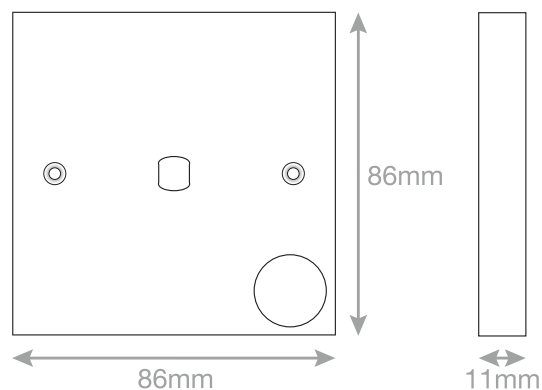

## LG230

<b>Code</b>	LG230
<b>Description</b>	Empty Dimmer Plate - 1 Aperture Plate with Knob
<b>Size</b>	86mm x 86mm x 11mm depth
<b>Range</b>	Selectric Square
<b>Colour</b>	White
<b>Material</b>	Bakelite
<b>Included</b>	Fixing screws, nuts, washers & matching knob
<b>Weight</b>	0.06kg
<b>Inner Carton Quantity</b>	10
<b>Inner Carton Weight</b>	0.6kg
<b>Guarantee</b>	25 years
<b>Barcode</b>	5025117006634
<b>Commodity Code</b>	85369085
<b>Standards</b>	BS 5733
<b>Notes</b>	<ul style="list-style-type: none"><li>• Universal to any dimmer module</li><li>• Minimum back box size required: 25mm depth</li></ul>