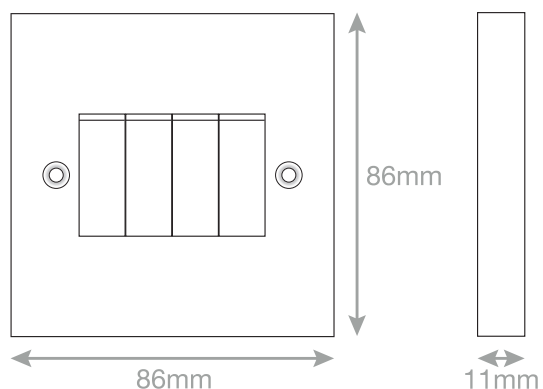

## LG210

<b>Code</b>	LG210
<b>Description</b>	10 Amp Plate Switch - 4 Gang 2 Way - X-Rated - 1 Gang Plate
<b>Size</b>	86mm x 86mm x 11mm depth
<b>Range</b>	Selectric Square
<b>Colour</b>	White
<b>Material</b>	Bakelite
<b>Included</b>	M3.5 fixing screws
<b>Weight</b>	0.12kg
<b>Inner Carton Quantity</b>	10
<b>Inner Carton Weight</b>	1.2kg
<b>Guarantee</b>	25 years
<b>Barcode</b>	5025117009536
<b>Commodity Code</b>	85369085
<b>Standards</b>	BSEN60669-1
<b>Notes</b>	<ul style="list-style-type: none"><li>• X-rated for fluorescent or inductive loads</li><li>• Modular and Euro Media products available within the range</li><li>• Minimum back box size required: 16mm depth</li></ul>