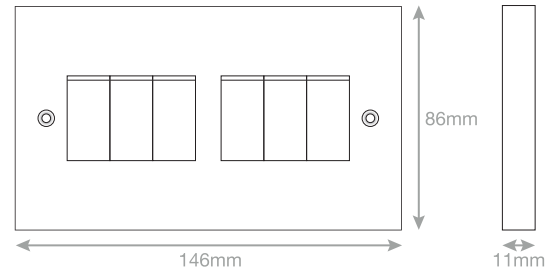

# Data Sheet : LG207

<b>Code</b>	LG207
<b>Description</b>	10 Amp Plate Switch - 6 Gang 2 Way - X-Rated
<b>Size</b>	146mm x 86mm x 11mm depth
<b>Range</b>	Selectric Square
<b>Colour</b>	White
<b>Material</b>	Bakelite
<b>Included</b>	M3.5 fixing screws
<b>Weight</b>	0.18kg
<b>Inner Carton Quantity</b>	10
<b>Inner Carton Weight</b>	1.8kg
<b>Guarantee</b>	25 years
<b>Barcode</b>	5025117013229
<b>Commodity Code</b>	85369085
<b>Standards</b>	BSEN60669-1
<b>Notes</b>	<ul style="list-style-type: none"><li>• Matching curved metal rockers</li><li>• X-rated for fluorescent or inductive loads</li><li>• Modular and Euro Media products available within the range</li><li>• Minimum back box size required: 25mm depth</li></ul>