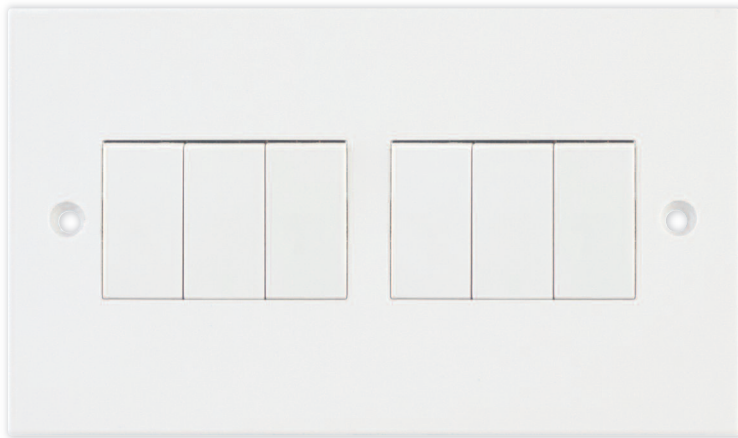

# Data Sheet : LG207

<b>Code</b>	LG207
<b>Description</b>	10 Amp Plate Switch - 6 Gang 2 Way - X-Rated
<b>Size</b>	146mm x 86mm x 11mm depth
<b>Range</b>	Selectric Square
<b>Colour</b>	White
<b>Material</b>	Bakelite
<b>Included</b>	M3.5 fixing screws
<b>Weight</b>	0.18kg
<b>Inner Carton Quantity</b>	10
<b>Inner Carton Weight</b>	1.8kg
<b>Guarantee</b>	25 years
<b>Barcode</b>	5025117013229
<b>Commodity Code</b>	85369085
<b>Standards</b>	BSEN60669-1
<b>Notes</b>	<ul style="list-style-type: none"><li>• Matching curved metal rockers</li><li>• X-rated for fluorescent or inductive loads</li><li>• Modular and Euro Media products available within the range</li><li>• Minimum back box size required: 25mm depth</li></ul>