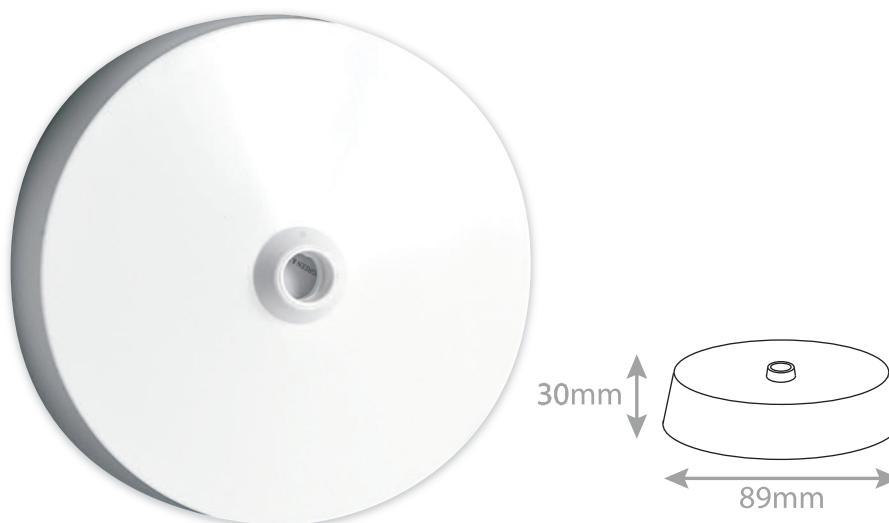

Data Sheet :

LG1735

Code	LG1735
Description	Ceiling Rose with Flex Clamp - Clear Base - White
Size	89mm diameter x 30mm depth
Rose Thread	84mm Diameter
Range	Selectric Square
Colour	White
Material	Bakelite
Included	Instructions
Weight	0.072kg
Inner Carton Quantity	10
Inner Carton Weight	0.72kg
Barcode	5025117008034
Commodity Code	85369085
Standards	BS 67
Notes	<ul style="list-style-type: none">• For use with any type of wired pendant