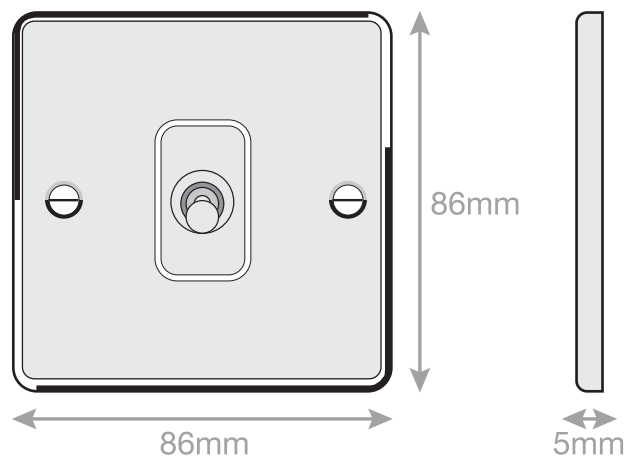

# Data Sheet : DSL878

<b>Code</b>	DSL878
<b>Description</b>	10 Amp 1 Gang Intermediate Toggle Switch
<b>Size</b>	86mm x 86mm x 5mm depth
<b>Range</b>	Selectric 5M
<b>Colour</b>	Satin brass with matching metal toggle
<b>Material</b>	Premium grade steel
<b>Included</b>	M3.5 fixing screws & wiring instructions
<b>Weight</b>	0.12kg
<b>Inner Carton Quantity</b>	10
<b>Inner Carton Weight</b>	1.2kg
<b>Guarantee</b>	5 year plate guarantee
<b>Barcode</b>	5025117985823
<b>Commodity Code</b>	85369085
<b>Standards</b>	BS EN 60669-1
<b>Notes</b>	<ul style="list-style-type: none"><li>• Modular and Euro Media products available within the range</li><li>• Minimum backing box depth required: 25mm</li></ul>