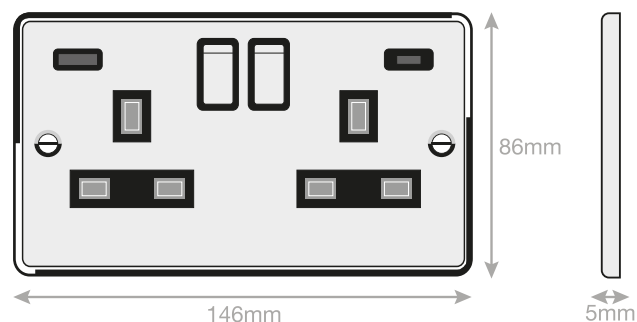

Data Sheet : DSL863

Code	DSL863
Description	2 gang switched with 1 x USB type A & 1 x USB type C (2.4A / 3A)
Size	146mm x 86mm x 5mm depth
Range	Selectric 5M
Colour	Satin Brass, Black insert
Material	Premium grade steel
Included	M3.5 fixing screws & wiring instructions
Weight	0.31kg
Inner Carton Quantity	5
Inner Carton Weight	1.55kg
Guarantee	5 year plate guarantee
Barcode	5025117024034
Commodity Code	85369085
Standards	BS 1363-2, BS 5733, EN 60950-1, EN 55032:2015, EN 61000-3-2:2014, EN 55035:2017
Notes	<ul style="list-style-type: none"> • USB A output 2.4 Amp • USB C output 3 Amp • 0.3A 50Hz +/- 3Hz • Power socket for standard UK 3 pin plug • Minimum backing box depth required: 35mm