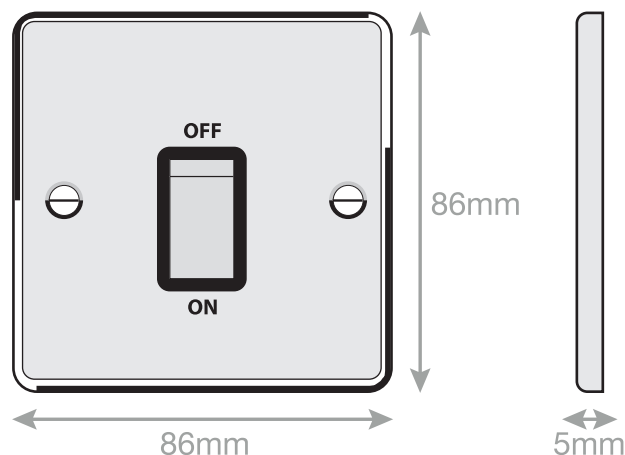

Data Sheet : DSL847

Code	DSL847
Description	45 Amp DP Switch
Size	86mm x 86mm x 5mm depth
Range	Selectric 5M
Colour	Satin brass with black insert & matching metal rocker
Material	Premium grade steel
Included	M3.5 fixing screws & wiring instructions
Weight	0.22kg
Inner Carton Quantity	10
Inner Carton Weight	2.2kg
Guarantee	5 year plate guarantee
Barcode	5025117994214
Commodity Code	85369085
Standards	BS EN 60669-1
Notes	<ul style="list-style-type: none"> • Suitable for the switching of domestic, commercial and industrial appliances where a higher current ratings is required, i.e. cookers, heater units • Optional cable outlet located on inside of face plate • Modular and Euro Media products available within the range • Minimum back box size required: 47mm depth