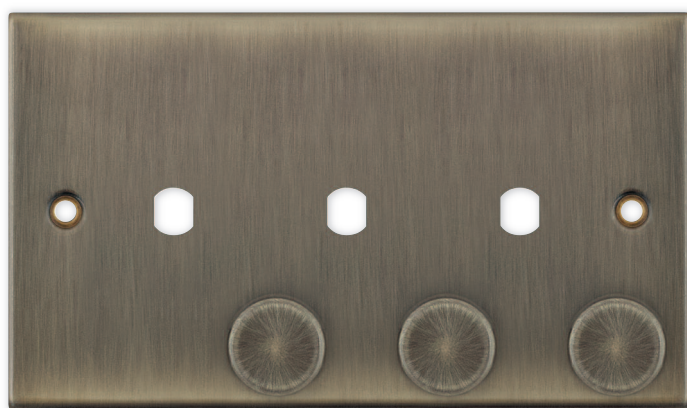

Data Sheet : DSL672

Code	DSL672
Description	Empty Dimmer Plate - 3 Aperture Plate with Knobs
Size	146mm x 86mm x 5mm depth
Range	Selectric 5M
Colour	Antique brass with matching metal knobs
Material	Premium grade steel
Included	Fixing screws, nuts, washers & matching knobs
Weight	0.15kg
Inner Carton Quantity	10
Inner Carton Weight	1.5kg
Guarantee	5 years
Barcode	5025117006900
Commodity Code	85369085
Standards	BS 5733
Notes	<ul style="list-style-type: none">• Universal to any dimmer module• Modular and Euro Media products available within the range• Minimum back box size required: 25mm depth