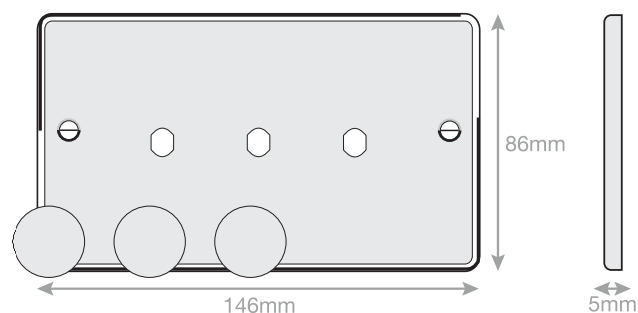

Data Sheet : DSL672

Code	DSL672
Description	Empty Dimmer Plate - 3 Aperture Plate with Knobs
Size	146mm x 86mm x 5mm depth
Range	Selectric 5M
Colour	Antique brass with matching metal knobs
Material	Premium grade steel
Included	Fixing screws, nuts, washers & matching knobs
Weight	0.15kg
Inner Carton Quantity	10
Inner Carton Weight	1.5kg
Guarantee	5 years
Barcode	5025117006900
Commodity Code	85369085
Standards	BS 5733
Notes	<ul style="list-style-type: none">• Universal to any dimmer module• Modular and Euro Media products available within the range• Minimum back box size required: 25mm depth