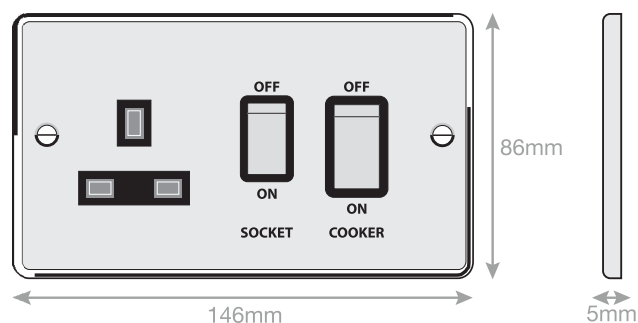

Data Sheet : DSL649

Code	DSL649
Description	45 Amp Cooker Unit with 13 Amp Socket Outlet - Switched
Size	146mm x 86mm x 5mm depth
Range	Selectric 5M
Colour	Antique brass with black insert & matching metal rockers
Material	Premium grade steel
Included	M3.5 fixing screws & wiring instructions
Weight	0.34kg
Inner Carton Quantity	5
Inner Carton Weight	1.7kg
Guarantee	5 year plate guarantee
Barcode	5025117994177
Commodity Code	85369085
Standards	BS 4177 & BS 1363-2
Notes	<ul style="list-style-type: none"> • Power socket for standard UK 3 pin plug • Modular and Euro Media products available within the range • Minimum back box size required: 47mm depth