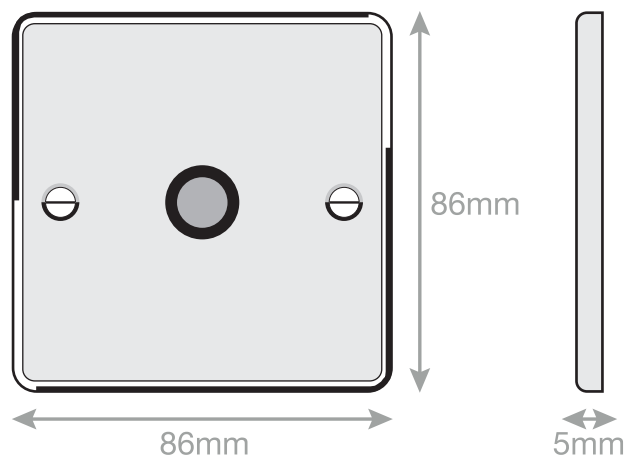

# Data Sheet : DSL646

<b>Code</b>	DSL646
<b>Description</b>	20 Amp Cable Outlet / Connector with Centre and Side Entry
<b>Size</b>	86mm x 86mm x 5mm depth
<b>Range</b>	Selectric 5M
<b>Colour</b>	Antique brass with black insert
<b>Material</b>	Premium grade steel
<b>Included</b>	M3.5 fixing screws & wiring instructions
<b>Weight</b>	0.15kg
<b>Inner Carton Quantity</b>	10
<b>Inner Carton Weight</b>	1.5kg
<b>Guarantee</b>	5 year plate guarantee
<b>Barcode</b>	5025117980842
<b>Commodity Code</b>	85369085
<b>Standards</b>	BS 5733
<b>Notes</b>	<ul style="list-style-type: none"><li>• Suitable for connecting flexes to appliances such as towel rails etc</li><li>• Cable clamp on inside of plate</li><li>• Modular and Euro Media products available within the range</li><li>• Minimum back box size required: 25mm depth</li></ul>