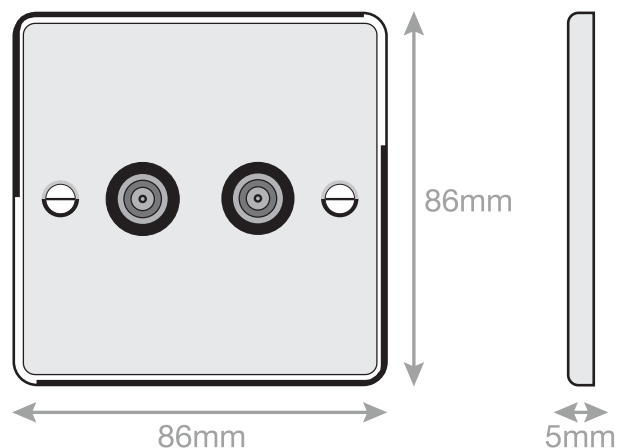

Data Sheet :

DSL645

Code	DSL645
Description	2 Gang F-Type Satellite Socket
Size	86mm x 86mm x 5mm depth
Range	Selectric 5M
Colour	Antique brass with black insert
Material	Premium grade steel
Included	M3.5 fixing screws & wiring instructions
Weight	0.17kg
Inner Carton Quantity	10
Inner Carton Weight	1.7kg
Guarantee	5 year plate guarantee
Barcode	5025117976456
Commodity Code	85369085
Standards	BS 3041-7
Notes	<ul style="list-style-type: none">• Suitable for use with – VHF/UHF Cable TV signals• Modular and Euro Media products available within the range• Minimum back box size required: 25mm depth