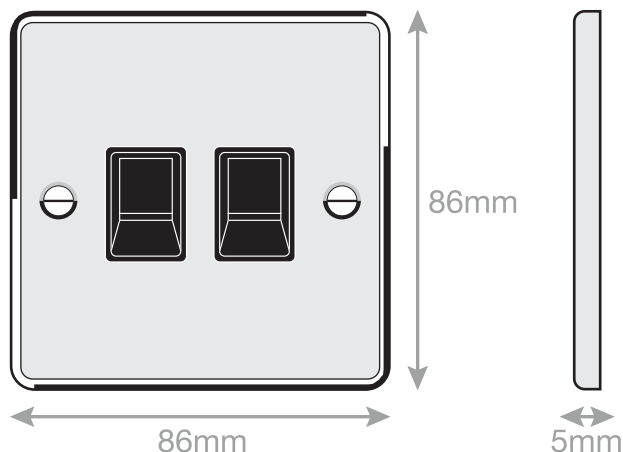

# Data Sheet : DSL641

<b>Code</b>	DSL641
<b>Description</b>	2 Gang RJ45 Computer / Data Socket
<b>Size</b>	86mm x 86mm x 5mm depth
<b>Range</b>	Selectric 5M
<b>Colour</b>	Antique brass with black insert
<b>Material</b>	Premium grade steel
<b>Included</b>	M3.5 fixing screws & wiring instructions
<b>Weight</b>	0.17kg
<b>Inner Carton Quantity</b>	10
<b>Inner Carton Weight</b>	1.7kg
<b>Guarantee</b>	5 year plate guarantee
<b>Barcode</b>	5025117976418
<b>Commodity Code</b>	85369085
<b>Standards</b>	BS 6312-2-2 & BS EN 50173-1
<b>Notes</b>	<ul style="list-style-type: none"><li>• Used to connect computers onto Ethernet-based LAN (Local Area Network)</li><li>• RJ45: 8P8C = 8 Position 8 Contact</li><li>• Modular and Euro Media products available within the range</li><li>• Minimum back box size required: 35mm depth</li></ul>