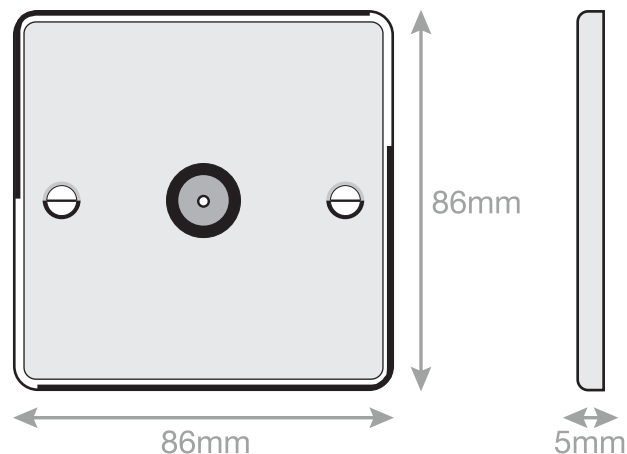

# Data Sheet : DSL633

<b>Code</b>	DSL633
<b>Description</b>	1 Gang TV/FM Coaxial/Aerial Socket
<b>Size</b>	86mm x 86mm x 5mm depth
<b>Range</b>	Selectric 5M
<b>Colour</b>	Antique brass with black insert
<b>Material</b>	Premium grade steel
<b>Included</b>	M3.5 fixing screws & wiring instructions
<b>Weight</b>	0.16kg
<b>Inner Carton Quantity</b>	10
<b>Inner Carton Weight</b>	1.6kg
<b>Guarantee</b>	5 year plate guarantee
<b>Barcode</b>	5025117976333
<b>Commodity Code</b>	85369085
<b>Standards</b>	BS 3041-7
<b>Notes</b>	<ul style="list-style-type: none"><li>• Suitable for use with – VHF/UHF TV signals</li><li>• Modular and Euro Media products available within the range</li><li>• Minimum back box size required: 25mm depth</li></ul>