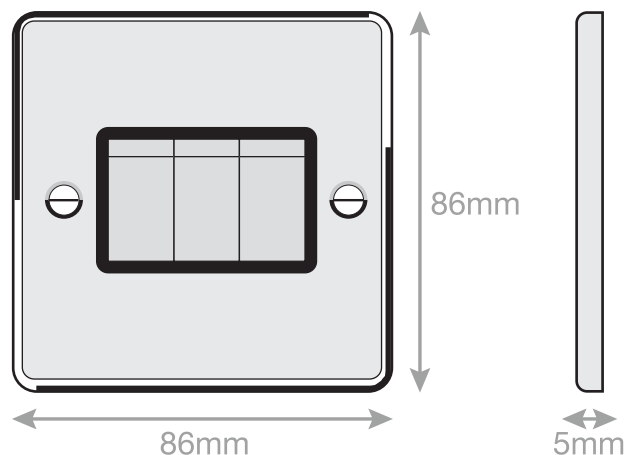

# Data Sheet : DSL603

Intertek

Electrical & Lighting Products

<b>Code</b>	DSL603
<b>Description</b>	10 Amp Plate Switch - 3 gang 2 way - X-Rated
<b>Size</b>	86mm x 86mm x 5mm
<b>Range</b>	Selectric 5M
<b>Colour</b>	Antique brass with black insert & matching metal rockers
<b>Material</b>	Premium grade steel
<b>Included</b>	M3.5 fixing screws & wiring instructions
<b>Weight</b>	0.16kg
<b>Inner Carton Quantity</b>	10
<b>Inner Carton Weight</b>	1.6kg
<b>Guarantee</b>	5 year plate guarantee
<b>Barcode</b>	5025117976036
<b>Commodity Code</b>	85369085
<b>Standards</b>	BS EN 60669-1
<b>Notes</b>	<ul style="list-style-type: none"> <li>• ASTA approved</li> <li>• Matching metal rockers</li> <li>• X-rated for fluorescent or inductive loads</li> <li>• Modular and Euro Media products available within the range</li> <li>• Minimum back box size required: 16mm depth</li> </ul>