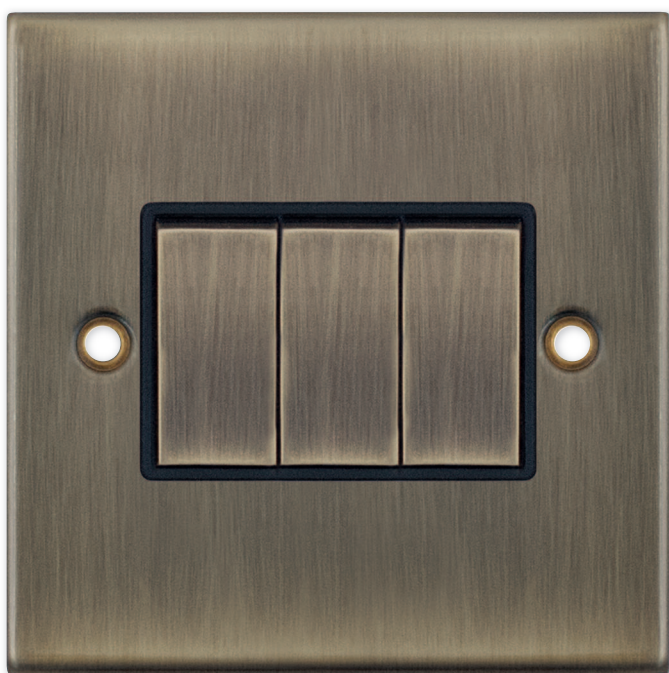

# Data Sheet : DSL603

Intertek

Electrical & Lighting Products

<b>Code</b>	DSL603
<b>Description</b>	10 Amp Plate Switch - 3 gang 2 way - X-Rated
<b>Size</b>	86mm x 86mm x 5mm
<b>Range</b>	Selectric 5M
<b>Colour</b>	Antique brass with black insert & matching metal rockers
<b>Material</b>	Premium grade steel
<b>Included</b>	M3.5 fixing screws & wiring instructions
<b>Weight</b>	0.16kg
<b>Inner Carton Quantity</b>	10
<b>Inner Carton Weight</b>	1.6kg
<b>Guarantee</b>	5 year plate guarantee
<b>Barcode</b>	5025117976036
<b>Commodity Code</b>	85369085
<b>Standards</b>	BS EN 60669-1
<b>Notes</b>	<ul style="list-style-type: none"> <li>• ASTA approved</li> <li>• Matching metal rockers</li> <li>• X-rated for fluorescent or inductive loads</li> <li>• Modular and Euro Media products available within the range</li> <li>• Minimum back box size required: 16mm depth</li> </ul>