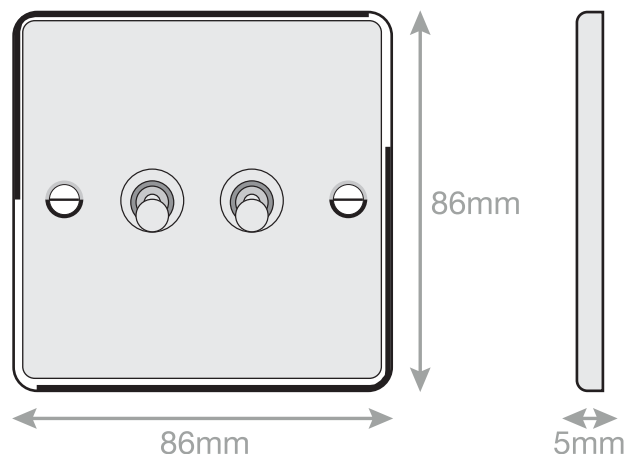

# Data Sheet : DSL475

<b>Code</b>	DSL475
<b>Description</b>	10 Amp Toggle Switch - 2 Gang 2 Way
<b>Size</b>	86mm x 86mm x 5mm depth
<b>Range</b>	Selectric 5M
<b>Colour</b>	Black nickel with matching metal toggles
<b>Material</b>	Premium grade steel
<b>Included</b>	M3.5 fixing screws & wiring instructions
<b>Weight</b>	0.14kg
<b>Inner Carton Quantity</b>	10
<b>Inner Carton Weight</b>	1.4kg
<b>Guarantee</b>	5 year plate guarantee
<b>Barcode</b>	5025117985700
<b>Commodity Code</b>	85369085
<b>Standards</b>	BS EN 60669-1
<b>Notes</b>	<ul style="list-style-type: none"><li>• Modular and Euro Media products available within the range</li><li>• Minimum backing box depth required: 25mm</li></ul>