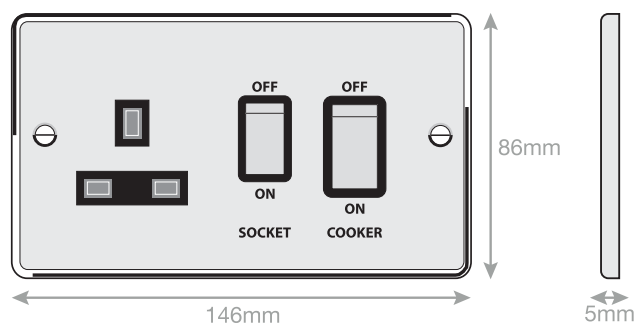

# Data Sheet : DSL449

<b>Code</b>	DSL449
<b>Description</b>	45 Amp Cooker Unit with 13 Amp Socket Outlet - Switched
<b>Size</b>	146mm x 86mm x 5mm depth
<b>Range</b>	Selectric 5M
<b>Colour</b>	Black nickel with black insert & matching metal rockers
<b>Material</b>	Premium grade steel
<b>Included</b>	M3.5 fixing screws & wiring instructions
<b>Weight</b>	0.34kg
<b>Inner Carton Quantity</b>	5
<b>Inner Carton Weight</b>	1.7kg
<b>Guarantee</b>	5 year plate guarantee
<b>Barcode</b>	5025117994115
<b>Commodity Code</b>	85369085
<b>Standards</b>	BS 4177 & BS 1363-2
<b>Notes</b>	<ul style="list-style-type: none"> <li>• Power socket for standard UK 3 pin plug</li> <li>• Modular and Euro Media products available within the range</li> <li>• Minimum back box size required: 47mm depth</li> </ul>