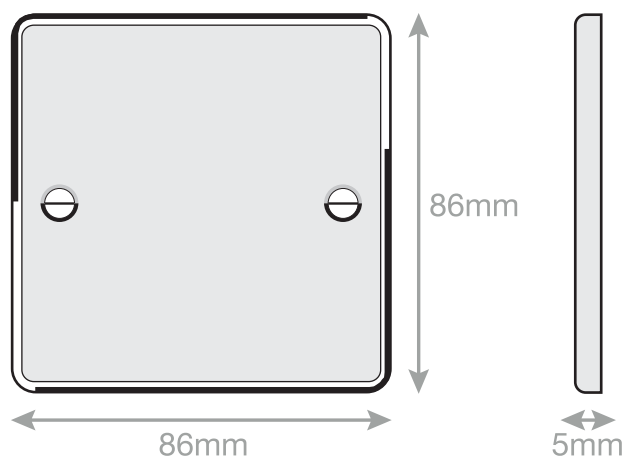

## DSL442

<b>Code</b>	DSL442
<b>Description</b>	1 Gang Blanking Plate
<b>Size</b>	86mm x 86mm x 5mm
<b>Range</b>	Selectric 5M
<b>Colour</b>	Black nickel
<b>Material</b>	Premium grade steel
<b>Included</b>	M3.5 fixing screws
<b>Weight</b>	0.11kg
<b>Inner Carton Quantity</b>	10
<b>Inner Carton Weight</b>	1.1kg
<b>Guarantee</b>	5 year plate guarantee
<b>Barcode</b>	5025117984420
<b>Commodity Code</b>	85369085
<b>Standards</b>	BS 5733
<b>Notes</b>	<ul style="list-style-type: none"><li>• Provides an easy solution for electrical outlets that are no longer in use</li><li>• Minimum backing box depth required: 16mm</li></ul>