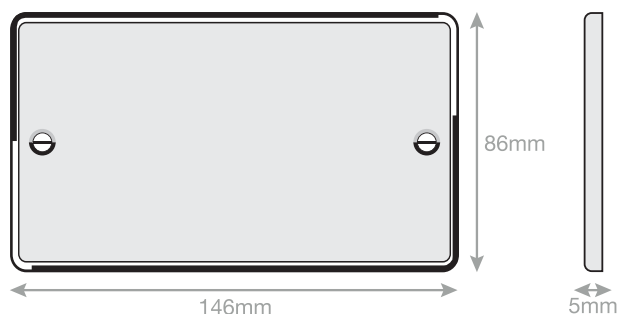

## DSL343

<b>Code</b>	DSL343
<b>Description</b>	2 Gang Blanking Plate
<b>Size</b>	146mm x 86mm x 5mm
<b>Range</b>	Selectric 5M
<b>Colour</b>	Polished chrome
<b>Material</b>	Premium grade steel
<b>Included</b>	M3.5 fixing screws
<b>Weight</b>	0.13kg
<b>Inner Carton Quantity</b>	10
<b>Inner Carton Weight</b>	1.3kg
<b>Guarantee</b>	5 year plate guarantee
<b>Barcode</b>	5025117983430
<b>Commodity Code</b>	85369085
<b>Standards</b>	BS 5733
<b>Notes</b>	<ul style="list-style-type: none"><li>• Provides an easy solution for electrical outlets that are no longer in use</li><li>• Minimum backing box depth required: 25mm</li></ul>