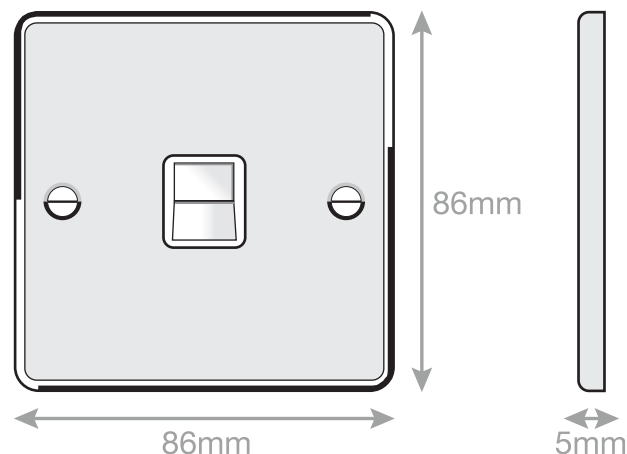

Data Sheet :

DSL339

Code	DSL339
Description	1 Gang BT (Secondary) Communication / Data Socket
Size	86mm x 86mm x 5mm depth
Range	Selectric 5M
Colour	Polished chrome with white insert
Material	Premium grade steel
Included	M3.5 fixing screws & wiring instructions
Weight	0.15kg
Inner Carton Quantity	10
Inner Carton Weight	1.5kg
Guarantee	5 year plate guarantee
Barcode	5025117983393
Commodity Code	85369085
Standards	BS 6312-2-2 & BS EN 50173-1
Notes	<ul style="list-style-type: none">• Designed for domestic installations to increase the number of telephone sockets• Modular and Euro Media products available within the range• Minimum back box size required: 25mm depth