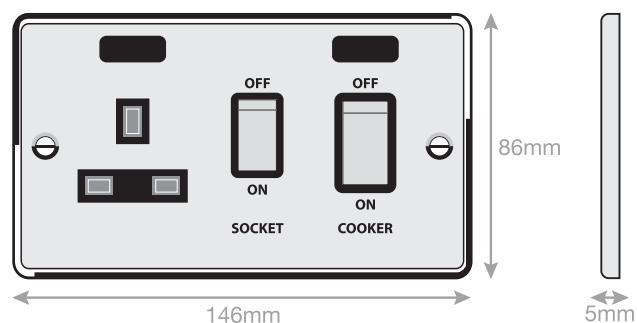

Data Sheet : DSL231

Code	DSL231
Description	45 Amp Cooker Unit with 13 Amp Socket Outlet + Neons - Switched
Size	146mm x 86mm x 5mm depth
Range	Selectric 5M
Colour	Satin chrome with black insert & matching metal rockers
Material	Premium grade steel
Included	M3.5 fixing screws & wiring instructions
Weight	0.34kg
Inner Carton Quantity	5
Inner Carton Weight	1.7kg
Guarantee	5 year plate guarantee
Barcode	5025117982310
Commodity Code	85369085
Standards	BS 4177 & BS 1363-2
Notes	<ul style="list-style-type: none"> • Power socket for standard UK 3 pin plug • Modular and Euro Media products available within the range • Minimum back box size required: 47mm depth