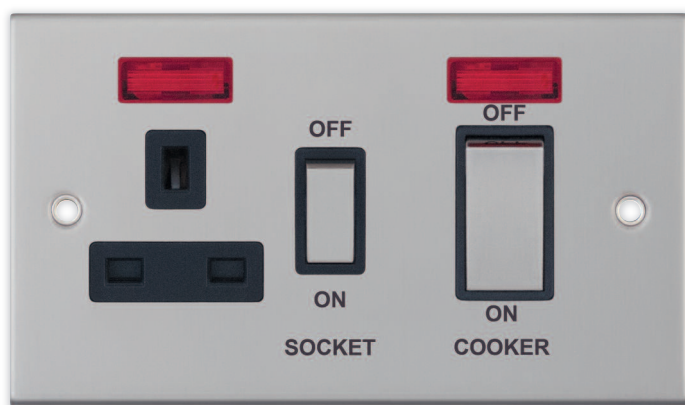

Data Sheet : DSL231

Code	DSL231
Description	45 Amp Cooker Unit with 13 Amp Socket Outlet + Neons - Switched
Size	146mm x 86mm x 5mm depth
Range	Selectric 5M
Colour	Satin chrome with black insert & matching metal rockers
Material	Premium grade steel
Included	M3.5 fixing screws & wiring instructions
Weight	0.34kg
Inner Carton Quantity	5
Inner Carton Weight	1.7kg
Guarantee	5 year plate guarantee
Barcode	5025117982310
Commodity Code	85369085
Standards	BS 4177 & BS 1363-2
Notes	<ul style="list-style-type: none"> • Power socket for standard UK 3 pin plug • Modular and Euro Media products available within the range • Minimum back box size required: 47mm depth