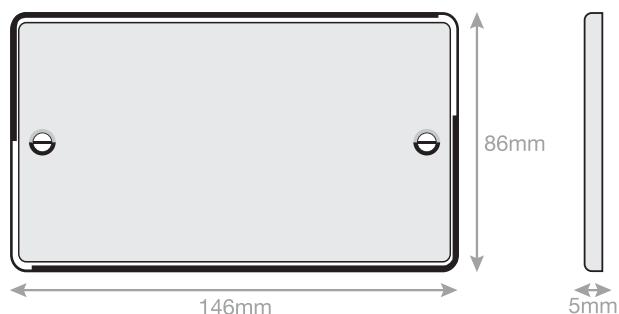

Data Sheet :

DSL143

Code	DSL143
Description	2 Gang Blanking Plate
Size	146mm x 86mm x 5mm
Range	Selectric 5M
Colour	Satin chrome
Material	Premium grade steel
Included	M3.5 fixing screws
Weight	0.13kg
Inner Carton Quantity	10
Inner Carton Weight	1.3kg
Guarantee	5 year plate guarantee
Barcode	5025117981436
Commodity Code	85369085
Standards	BS 5733
Notes	<ul style="list-style-type: none">• Provides an easy solution for electrical outlets that are no longer in use• Minimum backing box depth required: 25mm