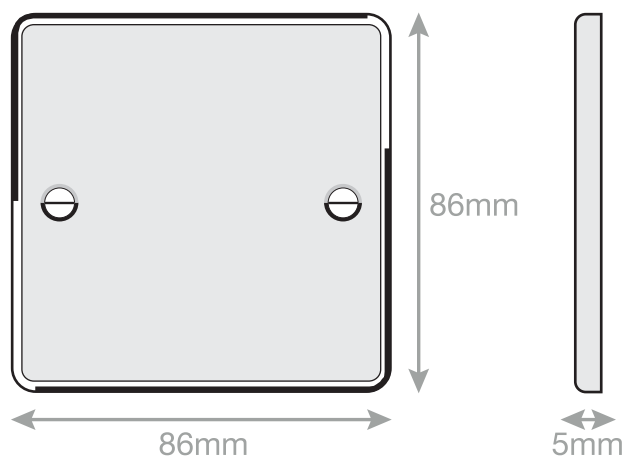

Data Sheet :

DSL142

Code	DSL142
Description	1 Gang Blanking Plate
Size	86mm x 86mm x 5mm
Range	Selectric 5M
Colour	Satin chrome
Material	Premium grade steel
Included	M3.5 fixing screws
Weight	0.11kg
Inner Carton Quantity	10
Inner Carton Weight	1.1kg
Guarantee	5 year plate guarantee
Barcode	5025117981429
Commodity Code	85369085
Standards	BS 5733
Notes	<ul style="list-style-type: none">• Provides an easy solution for electrical outlets that are no longer in use• Minimum backing box depth required: 16mm