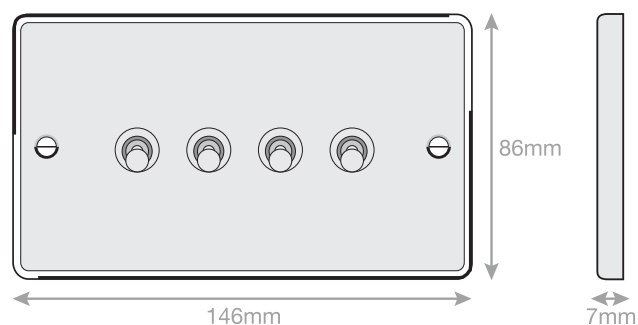

## 7MPRO-677

<b>Code</b>	7MPRO-677
<b>Description</b>	10 Amp Toggle Switch - 4 Gang 2 Way
<b>Size</b>	146mm x 86mm x 7mm depth
<b>Range</b>	Selectric 7M-PRO
<b>Colour</b>	Antique brass
<b>Material</b>	Premium grade steel
<b>Included</b>	M3.5 fixing screws & wiring instructions
<b>Weight</b>	0.28kg
<b>Inner Carton Quantity</b>	10
<b>Inner Carton Weight</b>	1.4kg
<b>Guarantee</b>	5 year plate guarantee
<b>Barcode</b>	5025117008645
<b>Commodity Code</b>	85369085
<b>Standards</b>	BS EN 60669-1
<b>Notes</b>	<ul style="list-style-type: none"><li>• Antique brass with matching toggles</li><li>• Minimum back box size required: 25mm depth</li></ul>