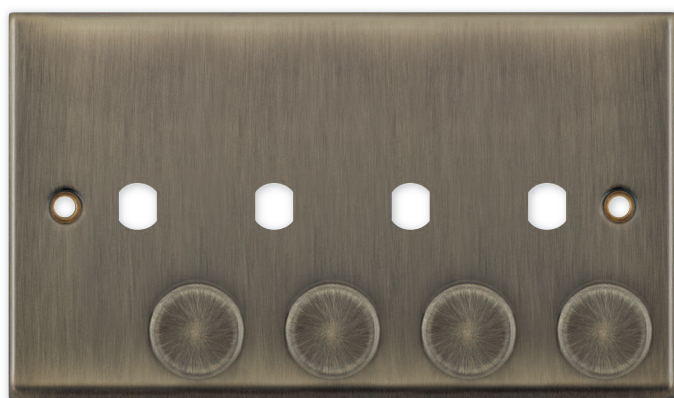

Data Sheet :

7MPRO-673

Code	7MPRO-673
Description	Empty Dimmer Plate - 4 Aperture Plate with Knobs
Size	146mm x 86mm x 7mm depth
Range	Selectric 7M-PRO
Colour	Antique brass
Material	Premium grade steel
Included	M3.5 fixing screws
Weight	0.177kg
Inner Carton Quantity	10
Inner Carton Weight	1.77kg
Guarantee	5 year plate guarantee
Barcode	5025117007273
Commodity Code	85369085
Standards	BS 5733
Notes	<ul style="list-style-type: none">• Universal to any dimmer module• Antique brass with matching metal knobs• Minimum back box size required: 25mm depth