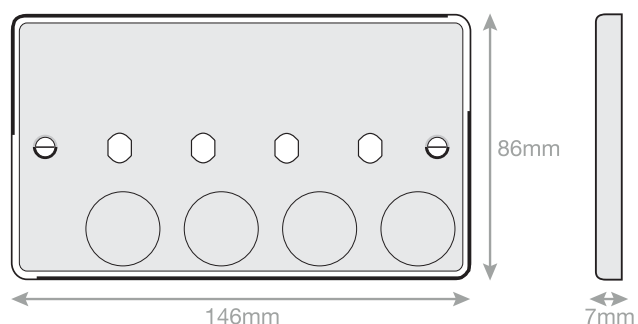

Data Sheet :

7MPRO-673

Code	7MPRO-673
Description	Empty Dimmer Plate - 4 Aperture Plate with Knobs
Size	146mm x 86mm x 7mm depth
Range	Selectric 7M-PRO
Colour	Antique brass
Material	Premium grade steel
Included	M3.5 fixing screws
Weight	0.177kg
Inner Carton Quantity	10
Inner Carton Weight	1.77kg
Guarantee	5 year plate guarantee
Barcode	5025117007273
Commodity Code	85369085
Standards	BS 5733
Notes	<ul style="list-style-type: none">• Universal to any dimmer module• Antique brass with matching metal knobs• Minimum back box size required: 25mm depth