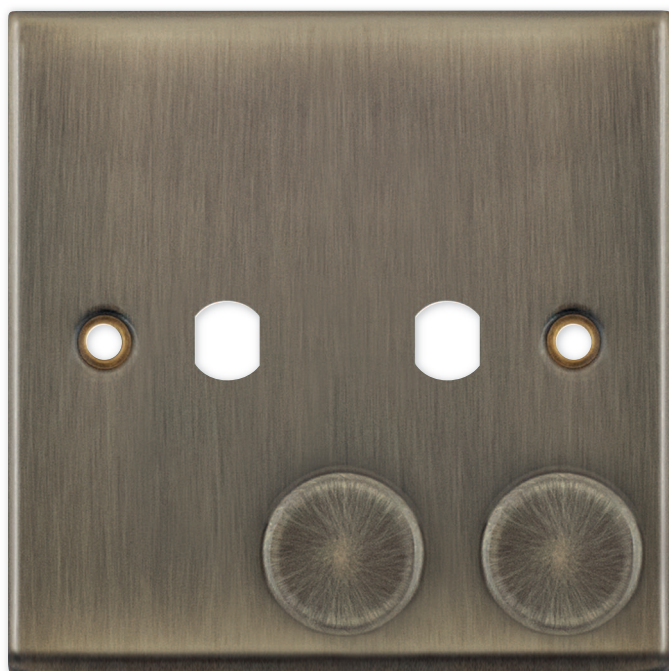

Data Sheet :

7MPRO-671

Code	7MPRO-671
Description	Empty Dimmer Plate - 2 Aperture Plate with Knobs
Size	86mm x 86mm x 7mm depth
Range	Selectric 7M-PRO
Colour	Antique brass
Material	Premium grade steel
Included	M3.5 fixing screws
Weight	0.113kg
Inner Carton Quantity	10
Inner Carton Weight	1.13kg
Guarantee	5 year plate guarantee
Barcode	5025117007211
Commodity Code	85369085
Standards	BS 5733
Notes	<ul style="list-style-type: none">• Universal to any dimmer module• Antique brass with matching metal knobs• Minimum back box size required: 25mm depth