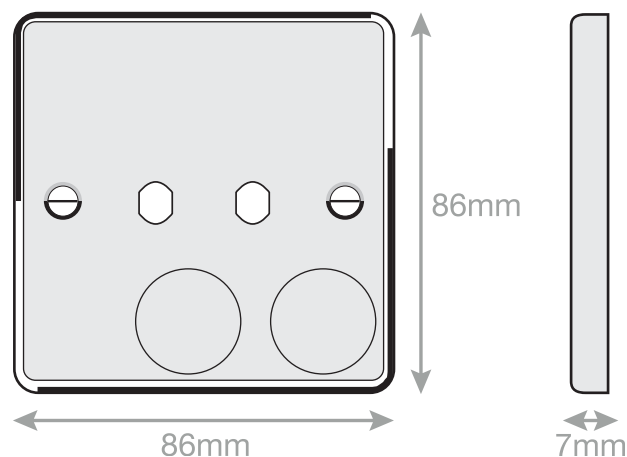

Data Sheet :

7MPRO-671

Code	7MPRO-671
Description	Empty Dimmer Plate - 2 Aperture Plate with Knobs
Size	86mm x 86mm x 7mm depth
Range	Selectric 7M-PRO
Colour	Antique brass
Material	Premium grade steel
Included	M3.5 fixing screws
Weight	0.113kg
Inner Carton Quantity	10
Inner Carton Weight	1.13kg
Guarantee	5 year plate guarantee
Barcode	5025117007211
Commodity Code	85369085
Standards	BS 5733
Notes	<ul style="list-style-type: none">• Universal to any dimmer module• Antique brass with matching metal knobs• Minimum back box size required: 25mm depth