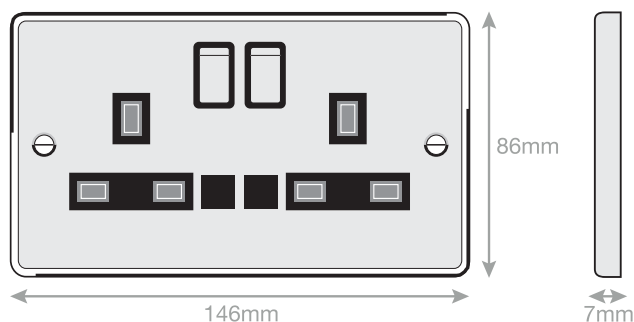

## 7MPRO-624

Intertek

Electrical & Lighting Products

<b>Code</b>	7MPRO-624
<b>Description</b>	13 Amp Socket Outlets with Neon DP - Switched
<b>Size</b>	146mm x 86mm x 7mm depth
<b>Range</b>	Selectric 7M-PRO
<b>Colour</b>	Antique brass black insert
<b>Material</b>	Premium grade steel
<b>Included</b>	M3.5 fixing screws & wiring instructions
<b>Weight</b>	0.32kg
<b>Inner Carton Quantity</b>	5
<b>Inner Carton Weight</b>	1.6kg
<b>Guarantee</b>	5 year plate guarantee
<b>Barcode</b>	5025117004319
<b>Commodity Code</b>	85369085
<b>Standards</b>	BS 1363-2
<b>Notes</b>	<ul style="list-style-type: none"> <li>• Asta approved</li> <li>• Power socket for standard UK 3 pin plug</li> <li>• 2 Earth terminals for safe installation</li> <li>• Matching metal rockers</li> <li>• Modular and Euro Media products available within the range</li> <li>• Minimum back box size required: 25mm depth</li> </ul>