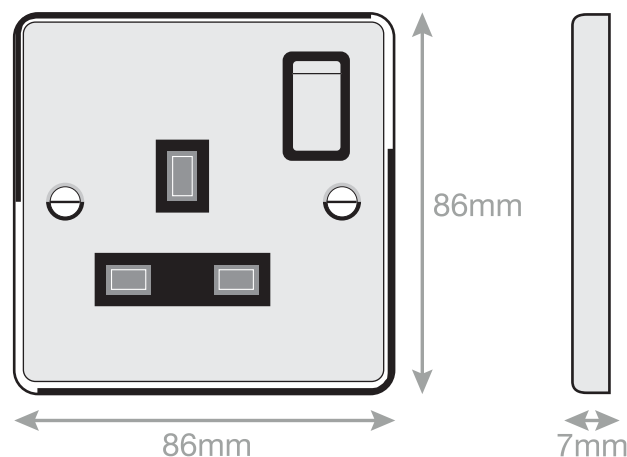

## 7MPRO-621

Intertek

Electrical & Lighting Products

<b>Code</b>	7MPRO-621
<b>Description</b>	13 Amp Socket Outlet DP - Switched
<b>Size</b>	86mm x 86mm x 7mm depth
<b>Range</b>	Selectric 7M-PRO
<b>Colour</b>	Antique brass black insert
<b>Material</b>	Premium grade steel
<b>Included</b>	M3.5 fixing screws & wiring instructions
<b>Weight</b>	0.2kg
<b>Inner Carton Quantity</b>	10
<b>Inner Carton Weight</b>	2kg
<b>Guarantee</b>	5 year plate guarantee
<b>Barcode</b>	5025117004265
<b>Commodity Code</b>	85369085
<b>Standards</b>	BS 1363-2
<b>Notes</b>	<ul style="list-style-type: none"><li>• Asta approved</li><li>• Power socket for standard UK 3 pin plug</li><li>• With matching metal rocker</li><li>• Modular and Euro Media products available within the range</li><li>• Minimum back box size required: 25mm depth</li></ul>