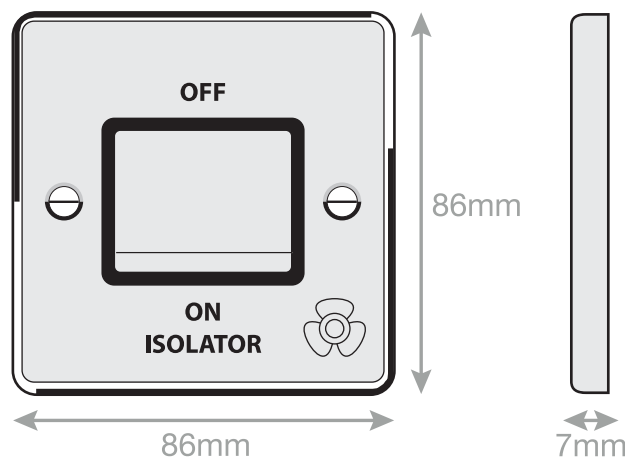

## 7MPRO-608

Intertek

Electrical & Lighting Products

<b>Code</b>	7MPRO-608
<b>Description</b>	10 Amp 3 Pole Fan Isolator Switch - X-Rated
<b>Size</b>	86mm x 86mm x 7mm depth
<b>Range</b>	Selectric 7M-PRO
<b>Colour</b>	Antique brass black insert
<b>Material</b>	Premium grade steel
<b>Included</b>	M3.5 fixing screws & wiring instructions
<b>Weight</b>	0.17kg
<b>Inner Carton Quantity</b>	10
<b>Inner Carton Weight</b>	1.5kg
<b>Guarantee</b>	5 year plate guarantee
<b>Barcode</b>	5025117003893
<b>Commodity Code</b>	85369085
<b>Standards</b>	BS EN 60669-1 & BS EN 60669-2
<b>Notes</b>	<ul style="list-style-type: none"> <li>• ASTA approved</li> <li>• Matching curved metal rocker</li> <li>• Modular and Euro Media products available within the range</li> <li>• Minimum back box size required: 25mm depth</li> </ul>