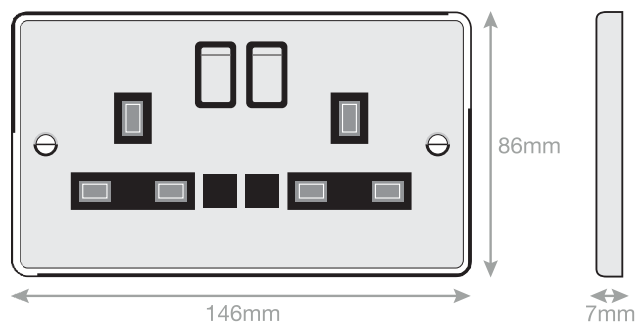

## 7MPRO-224

Intertek

Electrical & Lighting Products

<b>Code</b>	7MPRO-224
<b>Description</b>	13 Amp Socket Outlets with Neon DP - Switched
<b>Size</b>	146mm x 86mm x 7mm depth
<b>Range</b>	Selectric 7M-PRO
<b>Colour</b>	Satin chrome black insert
<b>Material</b>	Premium grade steel
<b>Included</b>	M3.5 fixing screws & wiring instructions
<b>Weight</b>	0.32kg
<b>Inner Carton Quantity</b>	5
<b>Inner Carton Weight</b>	1.6kg
<b>Guarantee</b>	5 year plate guarantee
<b>Barcode</b>	5025117002162
<b>Commodity Code</b>	85369085
<b>Standards</b>	BS 1363-2
<b>Notes</b>	<ul style="list-style-type: none"> <li>• Asta approved</li> <li>• Power socket for standard UK 3 pin plug</li> <li>• 2 Earth terminals for safe installation</li> <li>• Matching metal rockers</li> <li>• Modular and Euro Media products available within the range</li> <li>• Minimum back box size required: 25mm depth</li> </ul>