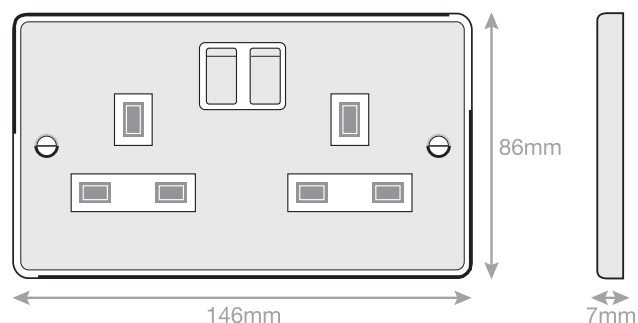

Data Sheet :

7MPRO-151

Code	7MPRO-151
Description	13 Amp Socket Outlets SP + 2 Earth Terminals - Switched
Size	146mm x 86mm x 7mm depth
Range	Selectric 7M-PRO
Colour	Satin chrome white insert
Material	Premium grade steel
Included	M3.5 fixing screws & wiring instructions
Weight	0.31kg
Inner Carton Quantity	5
Inner Carton Weight	1.55kg
Guarantee	5 year plate guarantee
Barcode	5025117006498
Commodity Code	85369085
Standards	BS 1363-2
Notes	<ul style="list-style-type: none"> • Power socket for standard UK 3 pin plug • 2 Earth terminals for safe installation • Matching curved metal rockers • Modular and Euro Media products available within the range • Minimum back box size required: 25mm depth