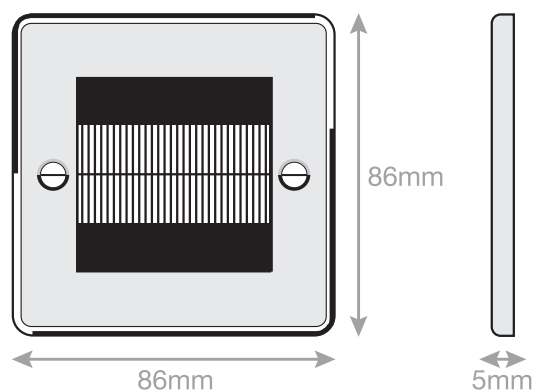

## 5M-BR-8

<b>Code</b>	5M-BR-8
<b>Description</b>	2 Aperture Brush Plate - Polished Chrome with Black Brush
<b>Size</b>	86mm x 86mm x 5mm
<b>Range</b>	Selectric Euro Media / Data Plates & Modules - 5M
<b>Colour</b>	Polished Chrome
<b>Included</b>	M3.5 fixing screws
<b>Material</b>	Premium grade steel
<b>Weight</b>	0.90kg
<b>Inner Carton Quantity</b>	20
<b>Inner Carton Weight</b>	18kg
<b>Guarantee</b>	5 years
<b>Barcode</b>	5025117004999
<b>Commodity Code</b>	85369085
<b>Standards</b>	BS 5733
<b>Notes</b>	<ul style="list-style-type: none"><li>• Minimum back box depth required: 25mm</li></ul>