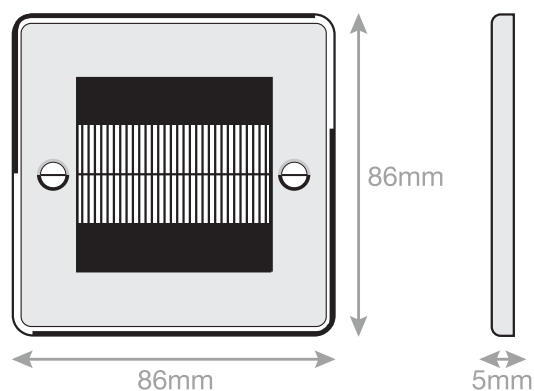

Data Sheet :

5M-BR-7

Code	5M-BR-7
Description	2 Aperture Brush Plate - Satin Chrome with Black Brush
Size	86mm x 86mm x 5mm
Range	Selectric Euro Media / Data Plates & Modules - 5M
Colour	Satin Chrome
Included	M3.5 fixing screws
Material	Premium grade steel
Weight	0.90kg
Inner Carton Quantity	20
Inner Carton Weight	18kg
Guarantee	5 years
Barcode	5025117004975
Commodity Code	85369085
Standards	BS 5733
Notes	<ul style="list-style-type: none">• Minimum back box depth required: 25mm